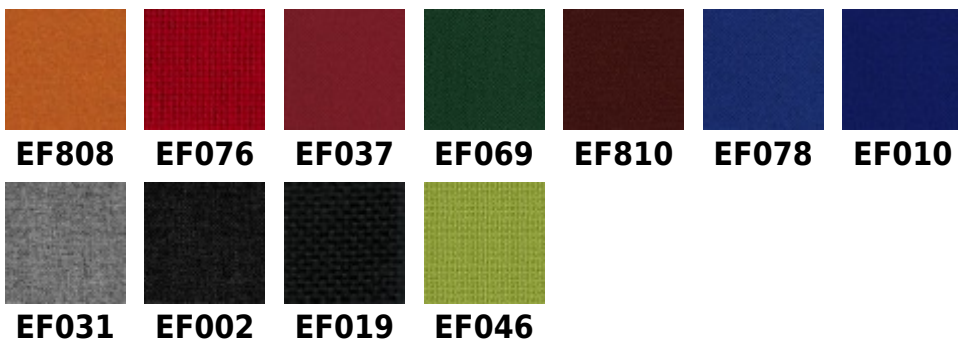

OBAN

Composition: 100% polypropylene

Weight: 230 g/m²

Abrasion Resistance: grade A tested in accordance with EN 14465:2003

Flammability: EN 1021-1

Other: hygienic certificate by National Hygiene Institute in Poland