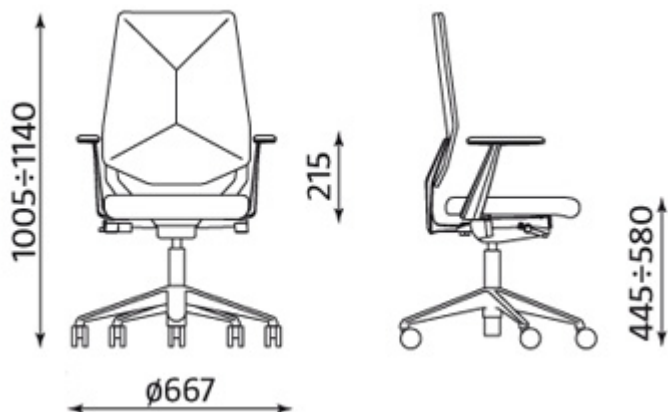

Weight: 260g/m²

Abrasion Resistance: 50 000 Martindale cycles

Flammability: EN 1021-1, EN 1021-2, BS 7176 low hazard, BS 476 Class 1

Other: Recycled EU Flower Certified

DIMENSIONS

seat width: 475

seat depth: 405-465