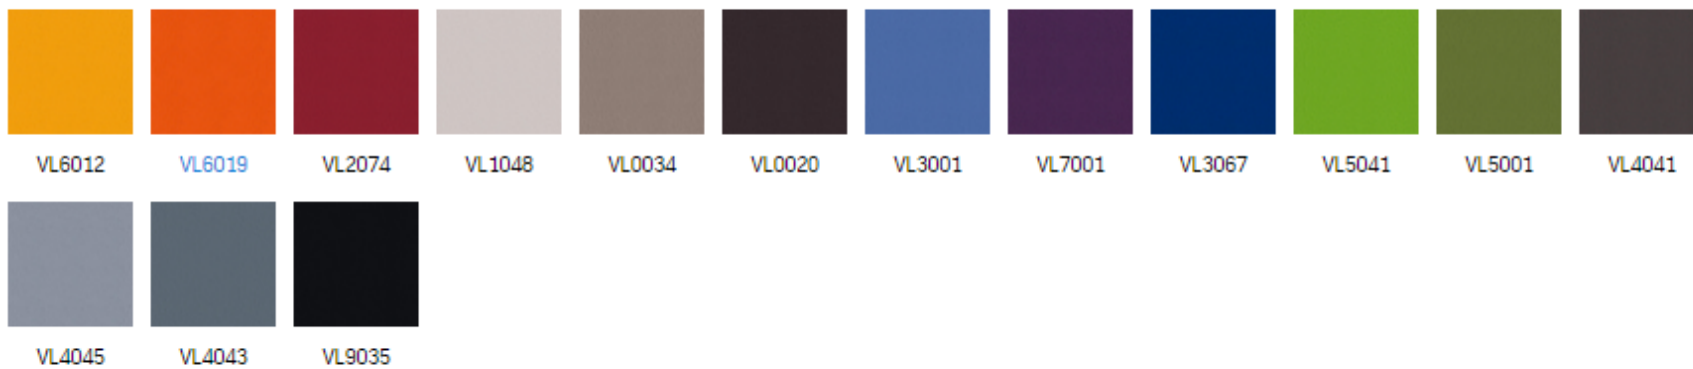

Fabrics finishes | Contract

YN210

YN202

YN204

YN206

YN079

YN200

YN009

Fabrics finishes | Microfibra

CM59

CM43

CM35

Fabrics finishes | Valencia

Fabrics finishes | Xtreme

Fabrics finishes | Fine leather LE

Fabrics finishes | Fine leather SD

Other finishes | Metal

Fabrics finishes | Split leather SP