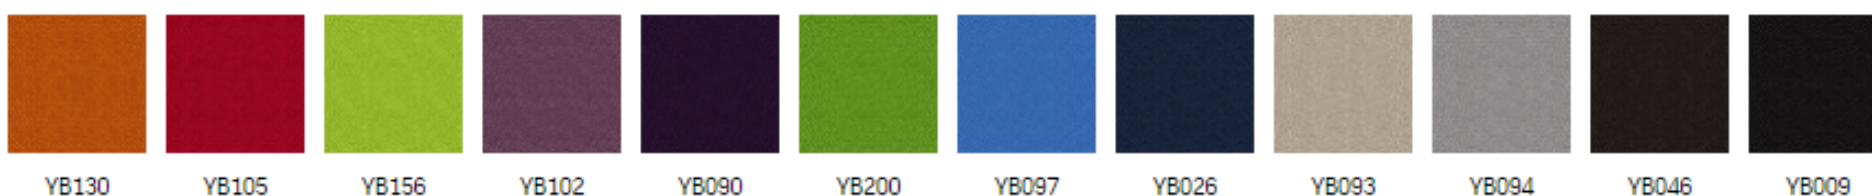

Castors

- > self-braking castors for carpets or parquets

Other

- > visitor version available

Fabrics finishes | Bondai

Fabrics finishes | Kaiman

Fabrics finishes | Lucia

Fabrics finishes | Oban

EF 808

EF076

EF037

EF046

EF810

EF078

EF069

EF010

EF031

EF002

EF019

Fabrics finishes | Sempre

SM11

SM10

SM09

SM12