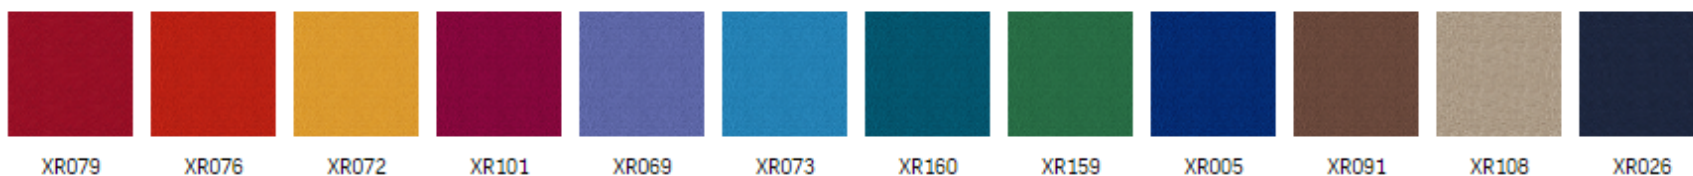

EF031

EF002

EF019

Fabrics finishes | Sempre

SM11

SM10

SM09

SM12

Fabrics finishes | Contract

YN210

YN202

YN204

YN206

YN079

YN200

YN009

Fabrics finishes | Microfibra

CM59

CM43

CM35

Fabrics finishes | Valencia

Fabrics finishes | Xtreme

Fabrics finishes | Fine leather LE

Fabrics finishes | Fine leather SD

Other finishes | Metal

Fabrics finishes | Split leather SP